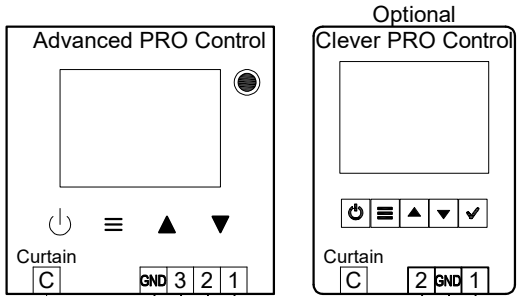

U1	marrón /brown
U2	azul /blue
Z1	negro/black
Z2	naranja/orange
TB	blanco/white
PE	amarillo-verde /yellow-green

Control remoto
Remote control
Only Advanced
PRO control